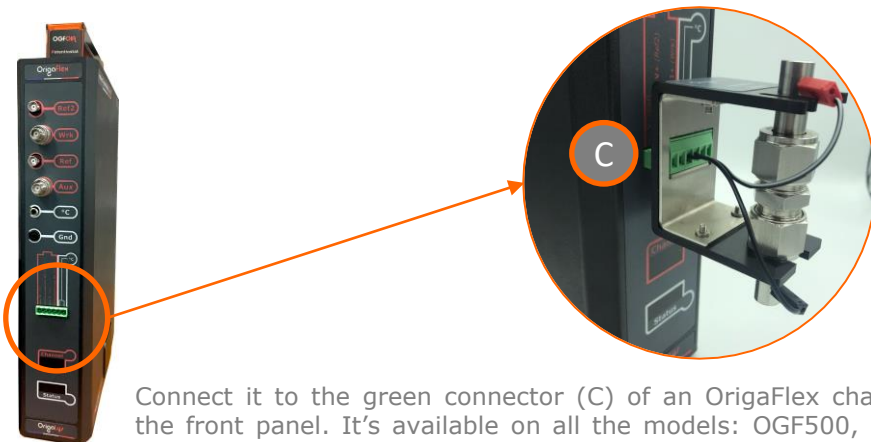

2 Connection to the potentiostat

Connect it to the green connector (C) of an OrigaFlex channel, on the front panel. It's available on all the models: OGF500, OGF01A, OGF05A and OGF10A.