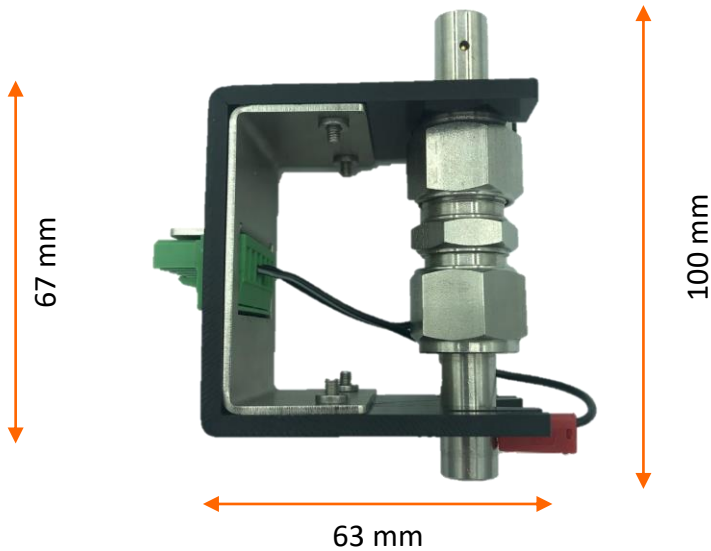

BATTERY HOLDERS FOR SWAGELOK

2 Electrodes

3 Electrodes

Battery Holder

HOW IT WORKS

1 Insertion of the Swagelok

Insert the Swagelok in the Battery Holder from the bottom part (A). Then, "clips" the rod in the top part (B).

TIPS: To be sure the Swagelok is well inserted; you can check its stability. If well inserted into the Battery Holder, the Swagelok must not move.

Once inserted, connect as below:

- Red connector (**WRK**) to the Anode.
- Black connector (**AUX**) to the Cathode.

2 Connection to the potentiostat

Connect it to the green connector (C) of an OrigaFlex channel, on the front panel. It's available on all the models: OGF500, OGF01A, OGF05A and OGF10A.

Swagelok 2 Electrode Type

90 g

Only the Battery Holder

12 mm

Internal diameter

Other Battery Holders

Swagelok

✓ AR00884

For long cable (3m)