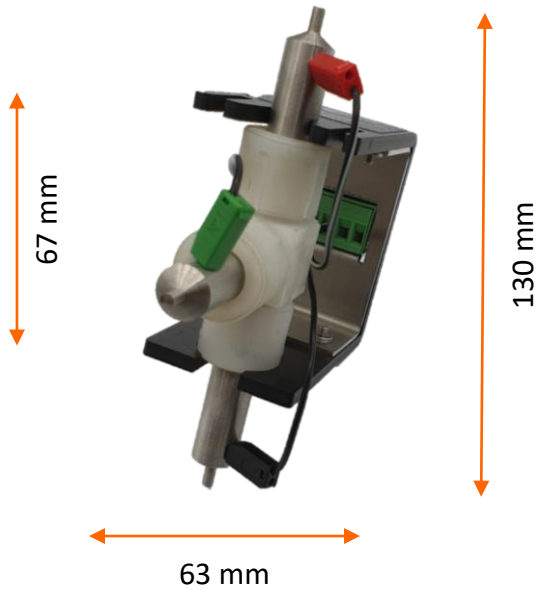

Swagelok 3 Electrode Type

158 g

Only the Battery Holder

12 mm

Internal diameter