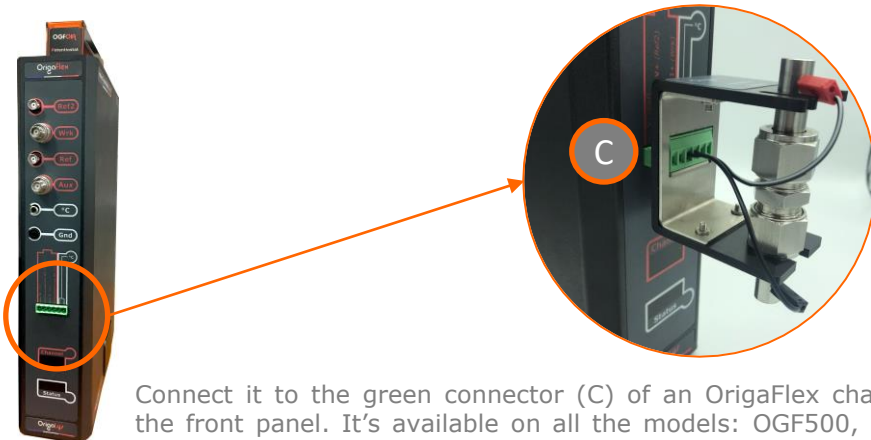

2 Connection to the potentiostat

Connect it to the green connector (C) of an OrigaFlex channel, on the front panel. It's available on all the models: OGF500, OGF01A, OGF05A and OGF10A.