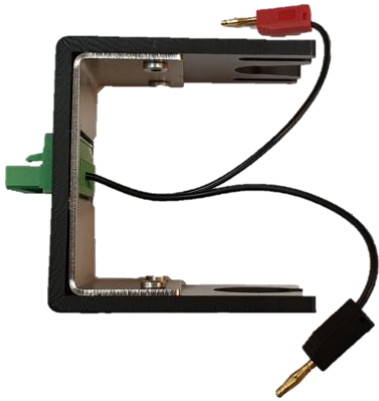

BATTERY HOLDERS FOR SWAGELOK

2 Electrodes

3 Electrodes

Battery Holder

HOW IT WORKS

1 Insertion of the Swagelok

Insert the Swagelok in the Battery Holder from the bottom part (A). Then, "clips" the rod in the top part (B).

TIPS: To be sure the Swagelok is well inserted; you can check its stability. If well inserted into the Battery Holder, the Swagelok must not move.

Once inserted, connect as below:

- Red connector (**WRK**) to the Anode.
- Black connector (**AUX**) to the Cathode.

2 Connection to the potentiostat

Connect it to the green connector (C) of an OrigaFlex channel, on the front panel. It's available on all the models: OGF500, OGF01A, OGF05A and OGF10A.

Swagelok 2 Electrode Type

✓ CAD051RV1

For coin cell CR2032

✓ AR01190

Battery Holder

HOW IT WORKS

1 Insertion of the Swagelok

Insert the Swagelok in the Battery Holder from the button part (A). Then, "clips" the rod in the top part (B).