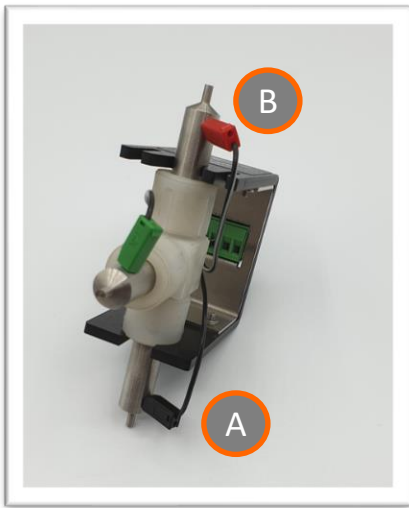

BATTERY HOLDERS FOR SWAGELOK

2 Electrodes

3 Electrodes

Battery Holder

HOW IT WORKS

1 Insertion of the Swagelok

Insert the Swagelok in the Battery Holder from the bottom part (A). Then, "clips" the rod in the top part (B).

TIPS: To be sure the Swagelok is well inserted; you can check its stability. If well inserted into the Battery Holder, the Swagelok must not move.

Once inserted, connect as below:

- Red connector (**WRK**) to the Anode.
- Black connector (**AUX**) to the Cathode.

✓ CAD051RV1

For coin cell CR2032

✓ AR01190

Battery Holder

HOW IT WORKS

1 Insertion of the Swagelok

Insert the Swagelok in the Battery Holder from the button part (A). Then, "clips" the rod in the top part (B).

TIPS: To be sure the Swagelok is well inserted; you can check its stability. If well inserted into the Battery Holder, the Swagelok must not move.

Once inserted, connect as below:

- Red connector (**WRK**) to the Anode.
- Black connector (**AUX**) to the Cathode.
- Green connector (**REF**) for the Reference.