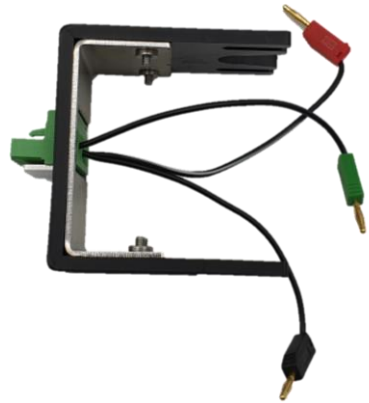

BATTERY HOLDERS FOR SWAGELOK

2 Electrodes

3 Electrodes

Battery Holder

HOW IT WORKS

1 Insertion of the Swagelok

Insert the Swagelok in the Battery Holder from the bottom part (A). Then, "clips" the rod in the top part (B).

TIPS: To be sure the Swagelok is well inserted; you can check its stability. If well inserted into the Battery Holder, the Swagelok must not move.

Once inserted, connect as below:

- Red connector (**WRK**) to the Anode.
- Black connector (**AUX**) to the Cathode.

2 Connection to the potentiostat

Connect it to the green connector (C) of an OrigaFlex channel, on the front panel. It's available on all the models: OGF500, OGF01A, OGF05A and OGF10A.

Swagelok 2 Electrode Type

✓ CAD051RV1

For coin cell CR2032

✓ AR01190

Battery Holder

HOW IT WORKS

1 Insertion of the Swagelok

Insert the Swagelok in the Battery Holder from the button part (A). Then, "clips" the rod in the top part (B).