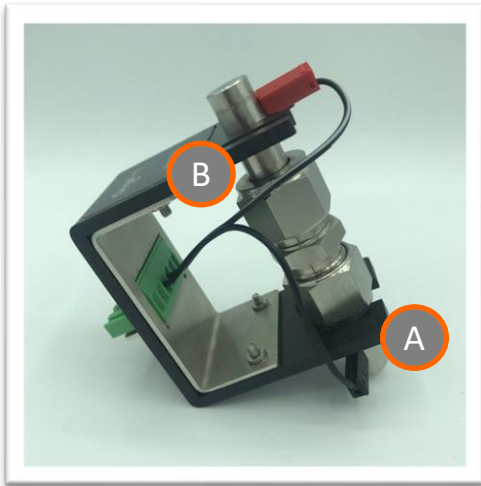

BATTERY HOLDERS FOR SWAGELOK

2 Electrodes

3 Electrodes

Battery Holder

HOW IT WORKS

1 Insertion of the Swagelok

Insert the Swagelok in the Battery Holder from the bottom part (A). Then, "clips" the rod in the top part (B).

TIPS: To be sure the Swagelok is well inserted; you can check its stability. If well inserted into the Battery Holder, the Swagelok must not move.

Once inserted, connect as below:

- Red connector (**WRK**) to the Anode.
- Black connector (**AUX**) to the Cathode.

2 Connection to the potentiostat

Connect it to the green connector (C) of an OrigaFlex channel, on the front panel. It's available on all the models: OGF500, OGF01A, OGF05A and OGF10A.

Swagelok 2 Electrode Type

✓ CAD051RV1

For coin cell CR2032

✓ AR01190

Battery Holder

HOW IT WORKS

1 Insertion of the Swagelok

Insert the Swagelok in the Battery Holder from the button part (A). Then, "clips" the rod in the top part (B).