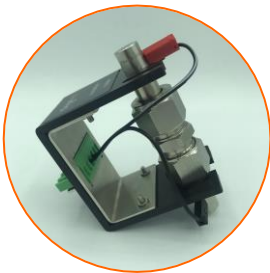

BATTERY HOLDERS FOR SWAGELOK

2 Electrodes

3 Electrodes

Battery Holder

HOW IT WORKS

1 Insertion of the Swagelok

Insert the Swagelok in the Battery Holder from the bottom part (A). Then, "clips" the rod in the top part (B).

TIPS: To be sure the Swagelok is well inserted; you can check its stability. If well inserted into the Battery Holder, the Swagelok must not move.

Once inserted, connect as below:

- Red connector (**WRK**) to the Anode.
- Black connector (**AUX**) to the Cathode.

2 Connection to the potentiostat

Connect it to the green connector (C) of an OrigaFlex channel, on the front panel. It's available on all the models: OGF500, OGF01A, OGF05A and OGF10A.

Swagelok 2 Electrode Type

✓ CAD051RV1

For coin cell CR2032

✓ AR01190

Battery Holder

HOW IT WORKS

1 Insertion of the Swagelok

Insert the Swagelok in the Battery Holder from the button part (A). Then, "clips" the rod in the top part (B).