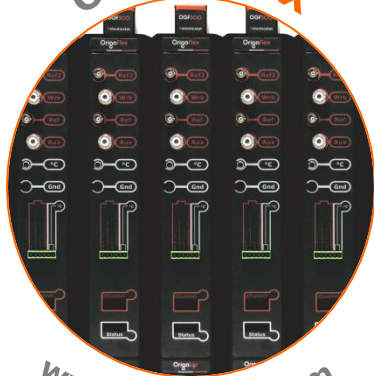

✓ CAD051RV1

For coin cell CR2032

✓ AR01190

BATTERIES

www.origalys.com

CORROSION

www.origalys.com

ORIGAFLEX